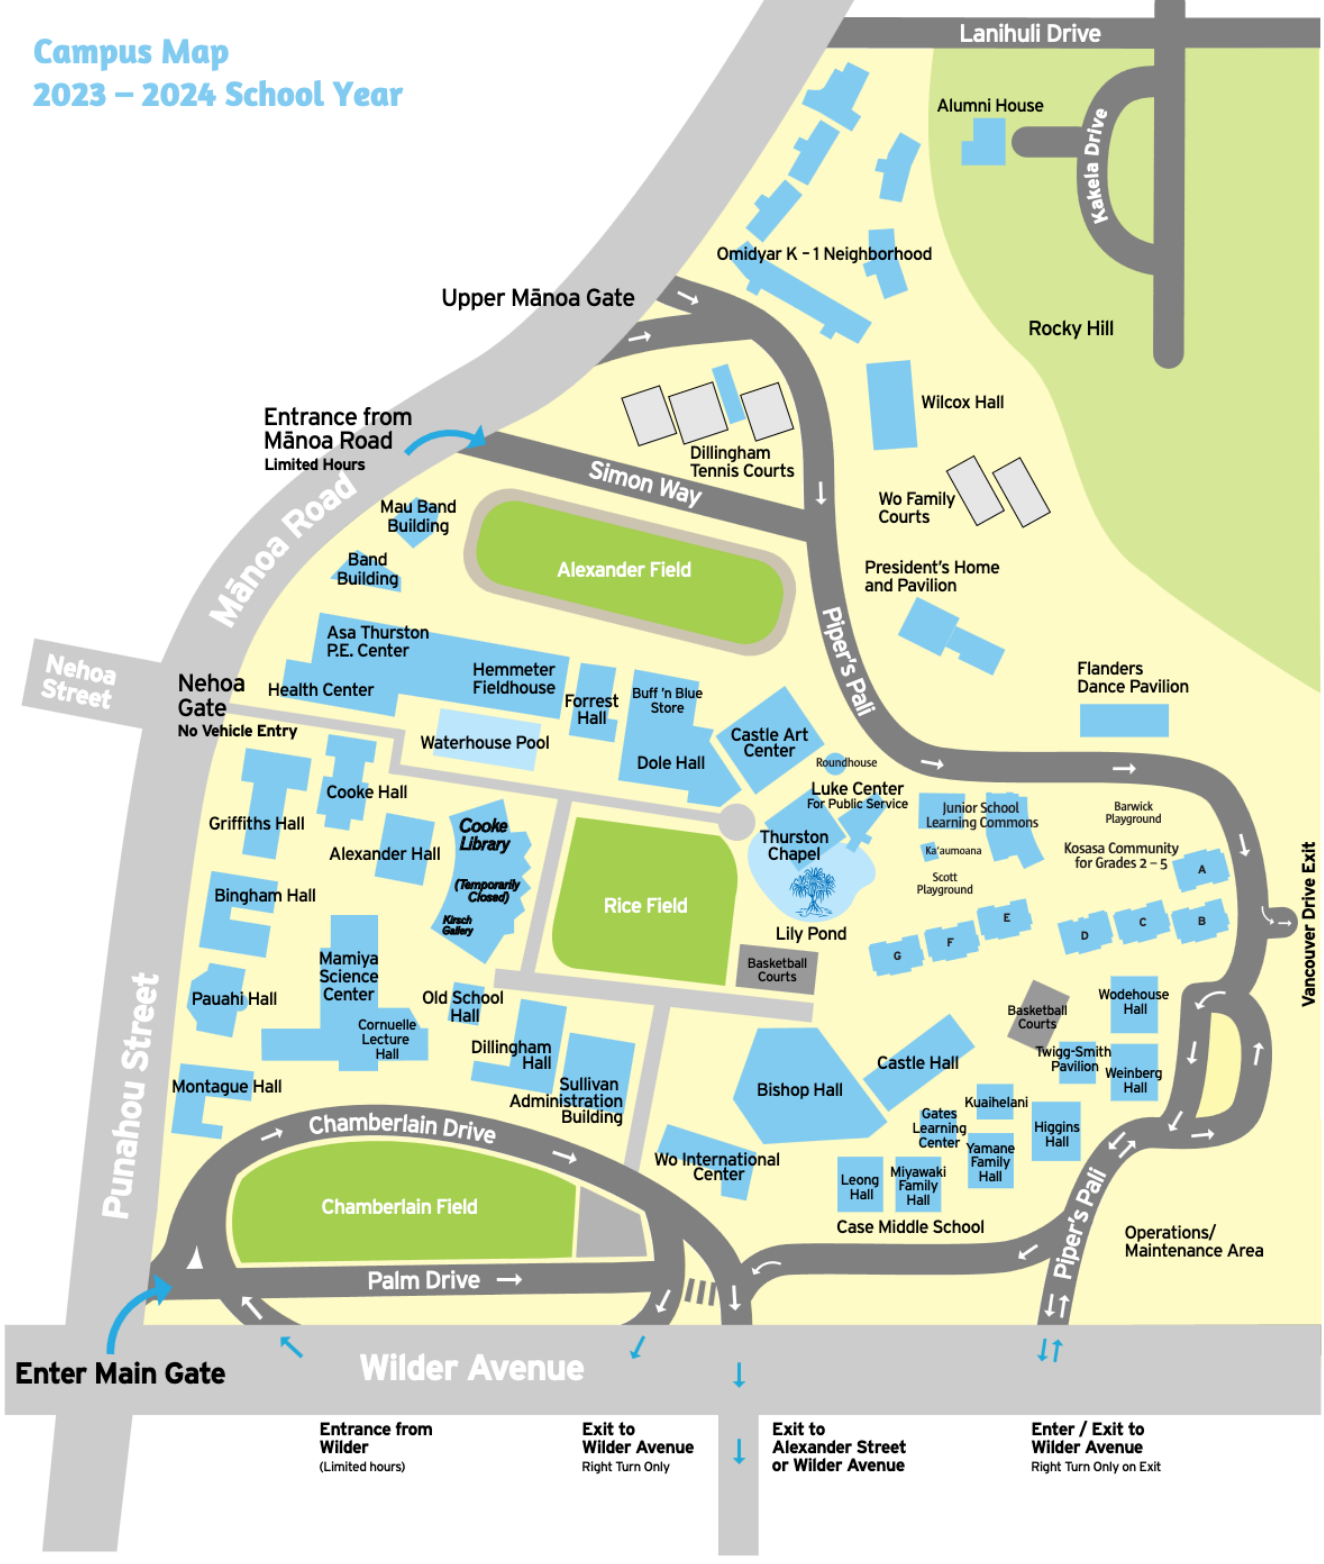

Punahou School

Honolulu, Hawai'i

Campus Map
2023 – 2024 School Year

Enter Main Gate

Entrance from Wilder
(Limited hours)

Exit to Wilder Avenue
Right Turn Only

Exit to Alexander Street or Wilder Avenue

Enter / Exit to Wilder Avenue
Right Turn Only on Exit